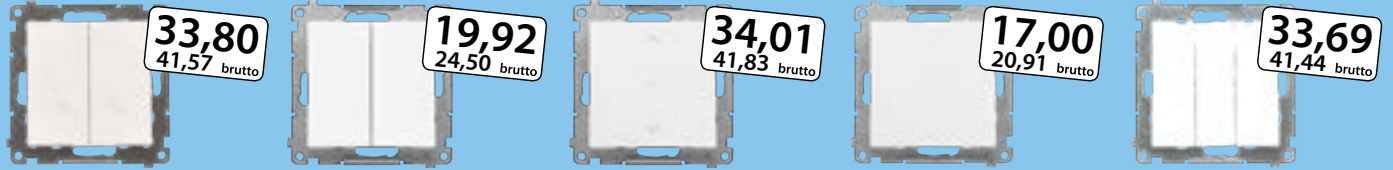

Łącznik schodowy podwójny TW6/2.01/111 biały mat E17010103885
Łącznik świecznikowy TW5.01/111 biały mat E17010103886
Przycisk żaluzjowy TZP1K.01/111 biały mat E17010103888
Łącznik jednobiegunowy TW1.01/111 biały mat E17010103878
Łącznik potrójny TW31.01/111 biały mat E17010103986